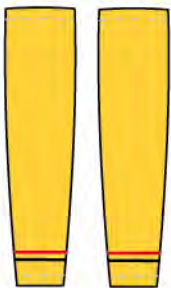

Adjust logo to pocket

Loose arms

Solid Black
loose legs

Front Back

LEFT OUTSIDE RIGHT OUTSIDE

OMEGA PRO

OMEGA ELITE

ACTIVE

BLACK
ZIPPER

BLACK
ZIPPER

FRONT

BACK
30 cm zipper

FRONT

BACK